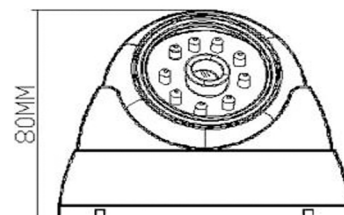

HYUNDAI

4in1 IR Dome Camera

5MP 4in1 IR Dome Camera

Model: HY-AHD5D20IR-F

Features:

- 4-in-1 HDTV/HDCVI /AHD / CVBS optional output
- UHD resolution 2560×1944P CMOS sensor
- Ultra low illumination 0.02Lux
- Up to 300M long distance and high speed real time monitoring
- OSD menu control up the coaxial cable (UTC)
- Low light and perfect night vision
- Day/Night (ICR), AWB, AGC, DNR
- Lightning protection
- Strong water-proof housing, IP66
- 12 pcs New IR Leds, IR distance 15-20meters
- 3.6 mm fixed lens

2MP

5MP

WDR : OFF

WDR : ON

Specification:

Model	HY-AHD5D20IR-F
Camera	
Image Sensor	1/2.5" 5 Megapixels CMOS
Chipset	JX-K03+FH8538M
Effective Pixels	2704(H) × 1950 (V)
Video Resolution	AHD/TVI 20 fps@2560 × 1944P, CVI 30 fps@2560 × 1440P, adjustable
Electronic Shutter	AUTO, 1/25 - 1/50,000s
Min. Illumination	0.02Lux@F1.2(AGC ON), 0Lux IR on
Video System	PAL/NTSC
Video Output	1 channel, HDCVI / HDTVI/AHD/CVBS , adjustable
Video Switch	DIP switch
Day/Night	Auto/Color/(B/W)/EXT
White Balance	ATW/Manual
DNR	2D NR
OSD Menu	Multiple languages OSD menu control up the coaxial cable (UTC)
IR Led	
IR Led	12 pcs 850nm SMD IR Leds
IR Distance	15-20 M
Lens	
Focal length	3.6 mm fixed lens
General	
Power Supply	12 VDC ± 10%
Power Consumption	< 5 W
Operating Temp.	-20°C-(+60)°C, 10%-90%RH

Deminsion:

Full High Definition (5MP)

On-Screen Display

Low Light Illumination

Up The Coax

Weatherproof

Smart IR