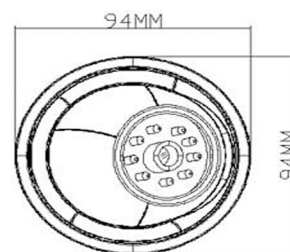

HYUNDAI

4in1 IR Dome Camera

5MP 4in1 IR Dome Camera

Model: HY-AHD5D20IR-F

Features:

- 4-in-1 HDTV/HDCVI /AHD / CVBS optional output
- UHD resolution 2560×1944P CMOS sensor
- Ultra low illumination 0.02Lux
- Up to 300M long distance and high speed real time monitoring
- OSD menu control up the coaxial cable (UTC)
- Low light and perfect night vision
- Day/Night (ICR), AWB, AGC, DNR
- Lightning protection
- Strong water-proof housing, IP66
- 12 pcs New IR Leds, IR distance 15-20meters
- 3.6 mm fixed lens

2MP

5MP

WDR : OFF

WDR : ON

Specification:

Model	HY-AHD5D20IR-F
Camera	
Image Sensor	1/2.5" 5 Megapixels CMOS
Chipset	JX-K03+FH8538M
Effective Pixels	2704(H) × 1950 (V)
Video Resolution	AHD/TVI 20 fps@2560 × 1944P, CVI 30 fps@2560 × 1440P, adjustable
Electronic Shutter	AUTO, 1/25 - 1/50,000s
Min. Illumination	0.02Lux@F1.2(AGC ON), 0Lux IR on
Video System	PAL/NTSC
Video Output	1 channel, HDCVI / HDTVI/AHD/CVBS , adjustable
Video Switch	DIP switch
Day/Night	Auto/Color/(B/W)/EXT
White Balance	ATW/Manual
DNR	2D NR
OSD Menu	Multiple languages OSD menu control up the coaxial cable (UTC)
IR Led	
IR Led	12 pcs 850nm SMD IR Leds
IR Distance	15-20 M
Lens	
Focal length	3.6 mm fixed lens
General	
Power Supply	12 VDC ± 10%
Power Consumption	< 5 W
Operating Temp.	-20°C-(+60)°C, 10%-90%RH

Deminsion:

Full High Definition (5MP)

On-Screen Display

Low Light Illumination

Up The Coax

Weatherproof

Smart IR