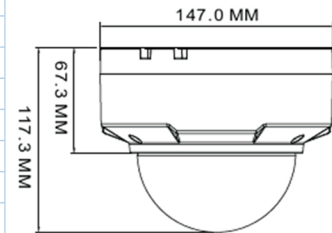

Specification:

Deminsion:

Model	HY-4K8VFIR50-AF
Resolution	8MP 3840(H)×2160(V)
Image Sensor	1/2.5" Progressive CMOS
Min. Illumination	Color 0.1lux @ F1.2(AGC ON) ; B/W 0 lux @ IR ON
Shutter	1/5 ~ 1/20000s
Slow shutter	Support
Lens	3.3 ~ 12mm (Motorized) H.FOV: 114 ~ 36°
F No.	F 1.4 ~ 2.8 ±5%
Day & Night	IR cut filter with auto switch
WDR	Digital
Video Compression	H.265/H.264
Video bit rate	8Kbps ~ 16Mbps
Triple Stream	yes
Resolution	Mainstream 8MP (3840x2160), 4MP (2592x1520) 3MP (2304x1296), 1080P (1920x1080), 720P (1280x720), Substream 1080P (1920x1080), 720P (1280x720), VGA (640x480), QVGA (320x240) Mobilestream VGA (640x480), QVGA (320x240)
Image Settings:	Rotate mode, Saturation, Brightness, Contrast, Hue, Sharpness adjustable
BLC	Support
ROI	Support
Privacy Mask	Support
Video Analytics	Perimeter Intrusion Detection, Line Crossing Detection, Sationary Object Detection, Pedestrian Detection, Face Detection, Cross Counting.
Protocols	TCP/IP, HTTP, DHCP, DNS, DDNS, RTP/RTSP, PPPoE, SMTP, NTP, UPnP, SNMP, HTTPS, FTP,
System Compatibility	ONVIF(Ver 2.6)
Interface	RJ45 10M / 100M Ethernet interface x1
Led	40pcs(SMD)
IR Range	45-50m
SD storage	yes
Alarm Trigger	yes
Audio	yes
Video Output:	yes
Reset Button	yes
PoE	yes
Water Proof	IP 66
Power Supply	DC 12V/POE
Consumption	≤ 9W
Dimension	Ø147 X 118mm
Weight	appr. 1068g
Storage Temperature	-30~+60°C
Operating Temperature	-30~+55°C