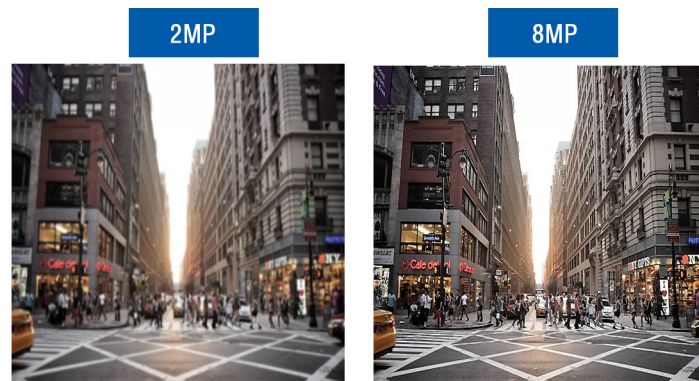

HYUNDAI

IR Dome IP Camera

8MP H265 Ultra 4K Waterproof IR Dome IP Camera

Model: HY-4K8BIR50-AF

Features:

- 1/2.5" Sony low-light CMOS sensor
- Effective Pixels: 30fps@8MP(3840*2160),
- Low illumination 0.1Lux
- Day/Night (ICR), AWB, AGC, True WDR, 2D/3D-DNR, IR-CUT
- Motion Detection, Privacy Mask, Mirror
- RTSP and Onvif 2.6 compatible
- H.265/H.264 dual-stream media server
- Ultra low bitrate and high image quality
- Easy-to-use P2P Cloud service,
- Multi web browser, PC Client, mobile APP remote access
- Optional customization Lens/Audio/POE/Deep Base, etc.
- Lightning protection 4000V, WaterProof Metal housing, IP66
- 40SMD Array IR LEDs, IR distance 45-50 meters
- 3.3-12mm Motorized Lens