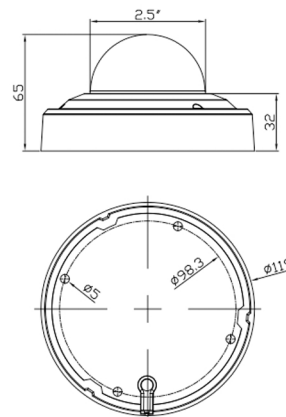

HYUNDAI

4K IR Dome IP Camera

8MP 4K 4 IN 1 IR Indoor Dome Camera

HY-AHD4K8D15IR-F

Features:

- 4-in-1 HD AHD / TVI / CVI / optional output
- 4K resolution 3840 x 2160P
- Ultra low illumination 0.01Lux
- Up to 300M long distance and high speed real time monitoring
- OSD menu control up the coaxial cable (UTC)
- Day/Night (ICR), ATW, AGC, BLC, 2D/3D-DNR
- IR-Smart, Mirror, Flip, Rotate, LSC
- Lightning protection
- Strong water-proof housing, IP65
- 10pcs SMD IR Led, IR distance 15-20m
- HD 3.6mm Fixed lens

2MP

8MP

IR : OFF

IR : ON

4K IR Dome IP Camera

Specification:

Model	HY-AHD4K8D15IR-F
Camera	
Image Sensor	8 Mega pixels CMOS
Chipset	1/2.3" OV12895+NVP2481H
Effective Pixels	3840(H)×2160 (V)
Video Resolution	8MP:HDTVI/CVI/AHD:15fps@3840x2160P, CVBS:25/30fps@960H
Electronic Shutter	AUTO, 1/25 - 1/50,000s
Min. Illumination	0.01Lux@F1.2(AGC ON), 0Lux IR on
Video System	PAL/NTSC
Video Output	1 -BNC, HDCVI / HDTVI/AHD/CVBS , adjustable
Video Switch	Dip Switch
Day/Night	Auto/Color/(B/W)/EXT
Shutter	AUTO/FLK
White Balance	ATW
AGC/BLC	Support
DNR	2D 3D NR
OSD Menu	Multiple languages OSD menu control up the coaxial cable (UTC)
Other	IR-Smart, Mirror, Flip, Rotate, LSC
IR Led	
IR Led	10 pcs SMD IR Leds
IR Distance	10-15 M
Lens	
Focal length	3.6mm Fixed lens
General	
Power Supply	12 VDC ± 10%
Power Consumption	< 5 W
Operating Temp.	-20°C-(+60)°C, 10%-90%RH

Deminsion:

Ultra High-Defintion

On-Screen Display

Low Light Illumination

Up The Coax

Smart IR

Vandal Proof